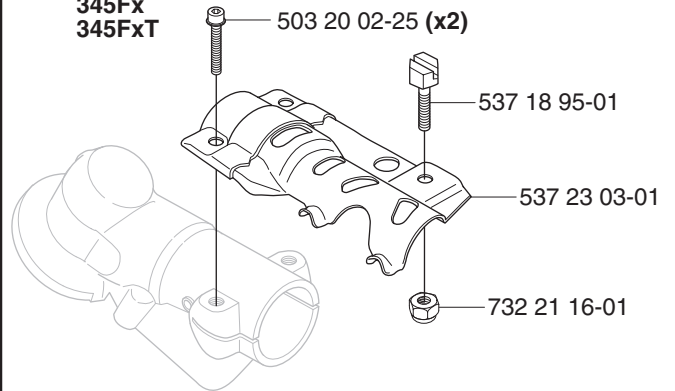

343F
345Fx
345FxT