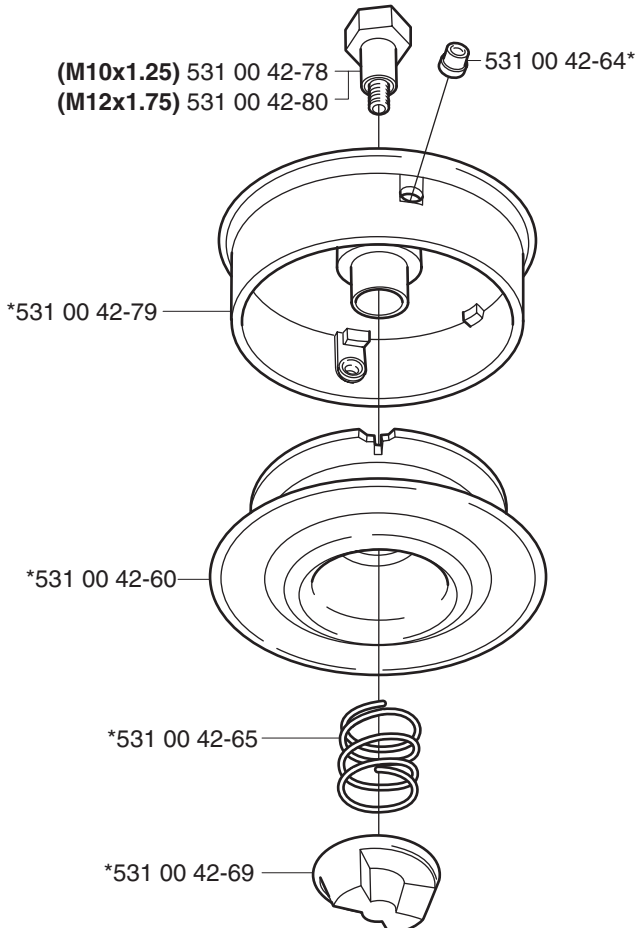

*compl 508 01 01-02

Trimmy SII M12x1.75

*compl 502 26 08-11 (1")

Trimmy H2 M10x1.25 Trimmy H2 M12x1.75

*compl 531 00 60-92

*compl 531 00 38-64

Trimmy Hit Pro M10x1.25

*compl 503 78 78-01

Superauto II 20mm
Superauto II 1"

*compl 531 00 38-09
 *compl 531 00 60-93

Tri Cut M10x1.25 (300mm)
Tri Cut M12x1.75 (300mm)

compl 531 00 38-11
 compl 531 00 38-24

Trimmy Hit Pro Junior 3/8"-24 (R)

*compl 531 00 75-28

Trimmy Hit M10x1.25

*compl 531 00 75-27

Supporting cup M12x1.75
 *compl 502 15 70-02

Trimmy Hit VII 3/8"-24 (R)
 *compl 531 00 75-84

T35 M10x1.25
 compl 531 00 92-25

Auto 55 M12x1.75
 compl 531 00 92-26 (1")

Product
Whisper
ø1,5 mm
 15 m blue
ø2,0 mm
 15 m green
 130 m green
ø2,4 mm
 15 m orange
 90 m orange
 240 m orange
ø2,7 mm
 70 m yellow
 240 m yellow
ø3,0 mm
 10 m red
 56 m red
 240 m red
ø3,3 mm
 46 m white