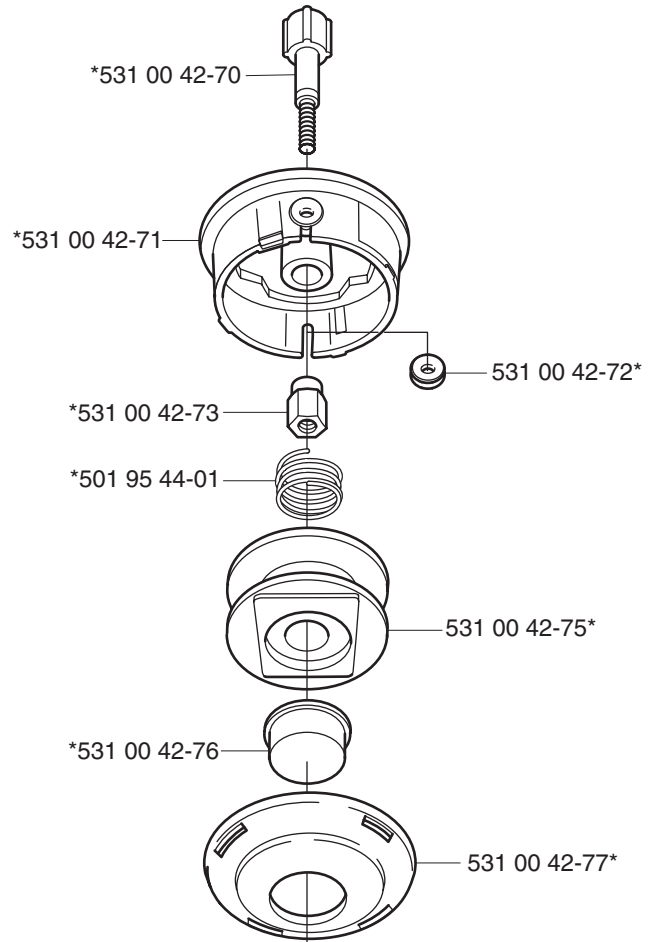

*compl 508 01 01-02

Trimmy SII M12x1.75

*compl 502 26 08-11 (1")

Trimmy H2 M10x1.25 Trimmy H2 M12x1.75

*compl 531 00 60-92

*compl 531 00 38-64

Trimmy Hit Pro M10x1.25

*compl 503 78 78-01

Superauto II 20mm
Superauto II 1"

*compl 531 00 38-09
 *compl 531 00 60-93

Tri Cut M10x1.25 (300mm)
Tri Cut M12x1.75 (300mm)

compl 531 00 38-11
 compl 531 00 38-24

Trimmy Hit Pro Junior 3/8"-24 (R)

*compl 531 00 75-28

Trimmy Hit M10x1.25

*compl 531 00 75-27

Supporting cup M12x1.75
 *compl 502 15 70-02

Trimmy Hit VII 3/8"-24 (R)
 *compl 531 00 75-84

T35 M10x1.25
 compl 531 00 92-25

Auto 55 M12x1.75
 compl 531 00 92-26 (1")

Product No.
 531 00 92-15
 506 68 26-01
 964 63 57-00
 952 71 55-54
 531 00 92-16
 531 00 92-35
 531 00 92-17
 531 00 92-36
 531 00 60-52
 531 00 92-18
 531 00 92-37
 531 00 75-68
 531 00 92-19
 531 00 92-38
 531 00 60-54
 531 00 92-39
 502 13 86-01