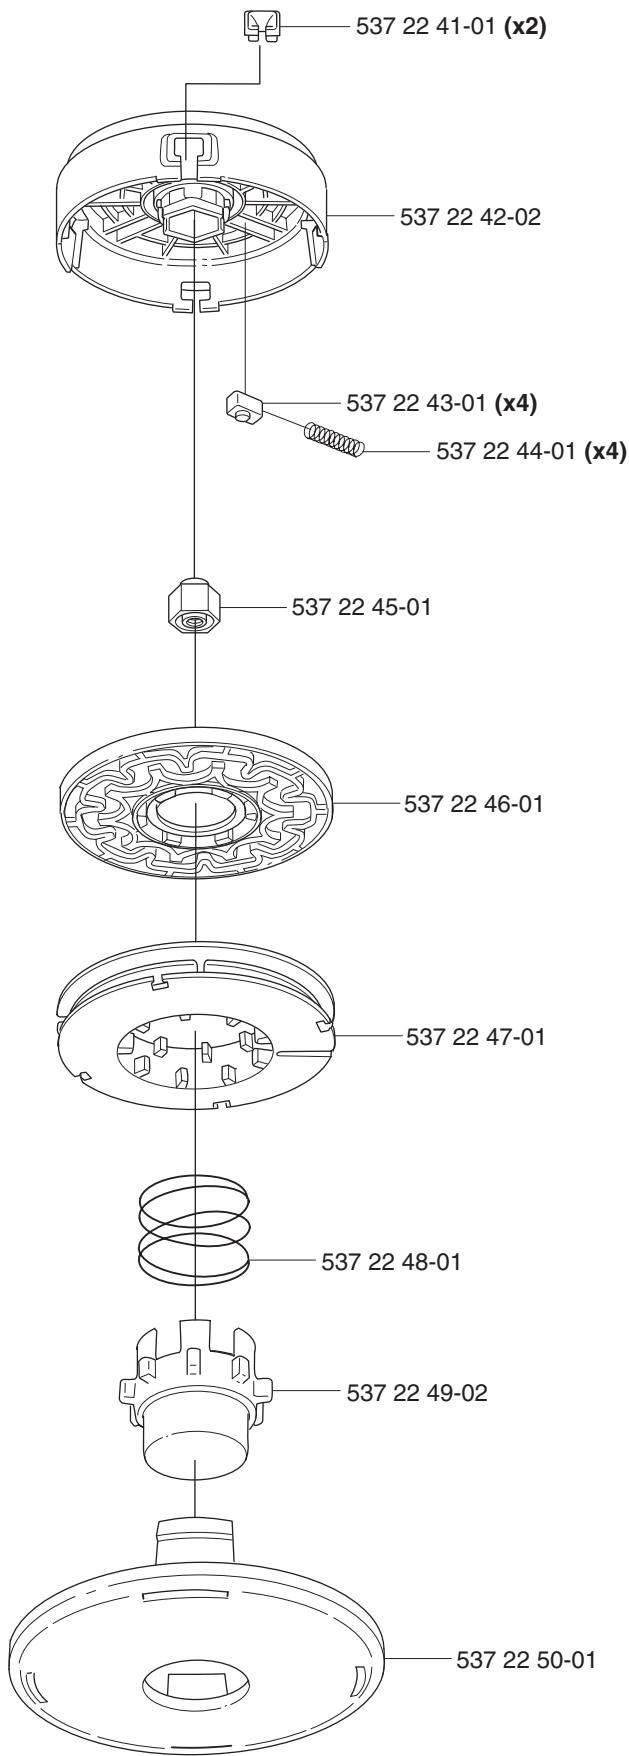

Superauto II 20mm
Superauto II 1"

*compl 531 00 38-09
 *compl 531 00 60-93

Tri Cut M10x1.25 (300mm)
Tri Cut M12x1.75 (300mm)

compl 531 00 38-11
 compl 531 00 38-24

Trimmy Hit Pro Junior 3/8"-24 (R)

*compl 531 00 75-28

Trimmy Hit M10x1.25

*compl 531 00 75-27

Supporting cup M12x1.75
 *compl 502 15 70-02

Trimmy Hit VII 3/8"-24 (R)
 *compl 531 00 75-84

T35 M10x1.25
 compl 531 00 92-25

Auto 55 M12x1.75
 compl 531 00 92-26 (1")

***compl 503 93 42-02**
323 R, R-J
325 Rx
325 RJx
325 RxT
326 Rx

***compl 503 91 60-01**
240
245
250
252

***503 77 63-01**
Correction: 503 81 15-01

***compl 503 74 50-04**
225
232
235

***503 77 63-01**

Trimmy cord

Product No.
 531 00 92-15
 506 68 26-01
 964 63 57-00
 952 71 55-54
 531 00 92-16
 531 00 92-35
 531 00 92-17
 531 00 92-36
 531 00 60-52
 531 00 92-18
 531 00 92-37
 531 00 75-68
 531 00 92-19
 531 00 92-38
 531 00 60-54
 531 00 92-39
 502 13 86-01