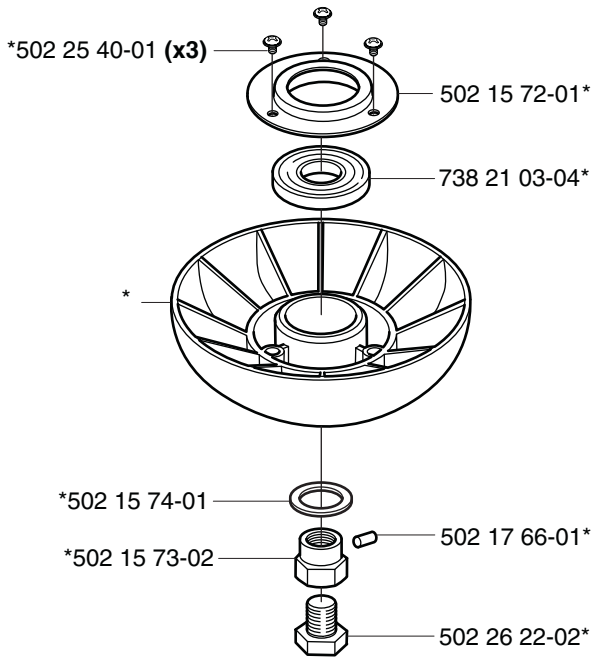

Superauto II 20mm
Superauto II 1"

*compl 531 00 38-09
 *compl 531 00 60-93

Tri Cut M10x1.25 (300mm)
Tri Cut M12x1.75 (300mm)

compl 531 00 38-11
 compl 531 00 38-24

Trimmy Hit Pro Junior 3/8"-24 (R)

*compl 531 00 75-28

Trimmy Hit M10x1.25

*compl 531 00 75-27

Supporting cup M12x1.75
 *compl 502 15 70-02

Trimmy Hit VII 3/8"-24 (R)
 *compl 531 00 75-84

T35 M10x1.25
 compl 531 00 92-25

Auto 55 M12x1.75
 compl 531 00 92-26 (1")

Product
ø1,5 mm
 15 m blue
 10 m reel for 300 S
 10 m reel for Duo
 10 st for 6 RC
ø2,0 mm
 15 m green
 130 m green
ø2,4 mm
 15 m orange
 90 m orange
 240 m orange
ø2,7 mm
 15 m yellow
 70 m yellow
 240 m yellow
ø3,0 mm
 10 m red
 56 m red
 240 m red
ø3,3 mm
 46 m white
Pre cut for Trimmy Fix
 20 strings ø2,4 mm

Product
Whisper
ø1,5 mm
 15 m blue
ø2,0 mm
 15 m green
 130 m green
ø2,4 mm
 15 m orange
 90 m orange
 240 m orange
ø2,7 mm
 70 m yellow
 240 m yellow
ø3,0 mm
 10 m red
 56 m red
 240 m red
ø3,3 mm
 46 m white