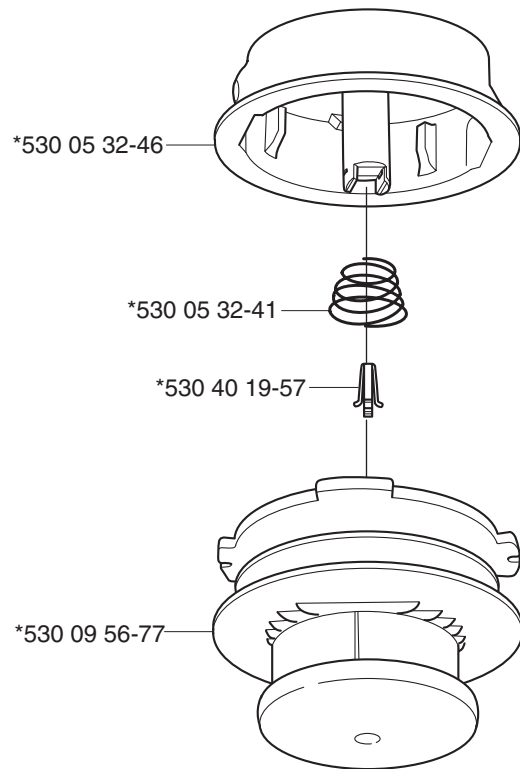

Trimmy Hit M10x1.25

*compl 531 00 75-27

Supporting cup M12x1.75
 *compl 502 15 70-02

Trimmy Hit VII 3/8"-24 (R)
 *compl 531 00 75-84

T35 M10x1.25
 compl 531 00 92-25

Auto 55 M12x1.75
 compl 531 00 92-26 (1")

Product
ø1,5 mm
 15 m blue
 10 m reel for 300 S
 10 m reel for Duo
 10 st for 6 RC
ø2,0 mm
 15 m green
 130 m green
ø2,4 mm
 15 m orange
 90 m orange
 240 m orange
ø2,7 mm
 15 m yellow
 70 m yellow
 240 m yellow
ø3,0 mm
 10 m red
 56 m red
 240 m red
ø3,3 mm
 46 m white
Pre cut for Trimmy Fix
 20 strings ø2,4 mm

Product No.
 531 00 92-15
 506 68 26-01
 964 63 57-00
 952 71 55-54
 531 00 92-16
 531 00 92-35
 531 00 92-17
 531 00 92-36
 531 00 60-52
 531 00 92-18
 531 00 92-37
 531 00 75-68
 531 00 92-19
 531 00 92-38
 531 00 60-54
 531 00 92-39
 502 13 86-01