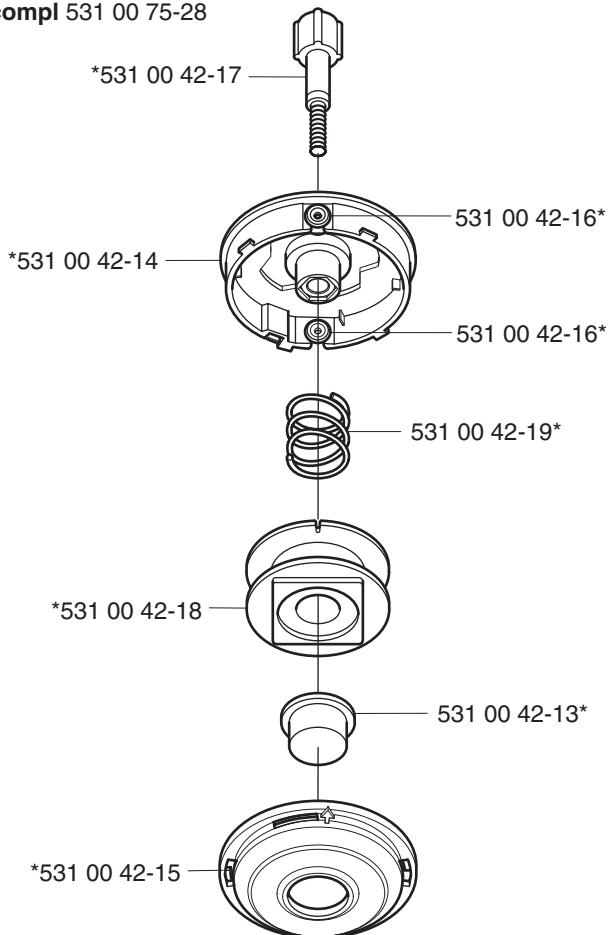

Superauto II 20mm
Superauto II 1"

*compl 531 00 38-09
 *compl 531 00 60-93

Tri Cut M10x1.25 (300mm)
Tri Cut M12x1.75 (300mm)

compl 531 00 38-11
 compl 531 00 38-24

Trimmy Hit Pro Junior 3/8"-24 (R)

*compl 531 00 75-28

Trimmy Hit M10x1.25

*compl 531 00 75-27

Supporting cup M12x1.75
 *compl 502 15 70-02

Trimmy Hit VII 3/8"-24 (R)
 *compl 531 00 75-84

T35 M10x1.25
 compl 531 00 92-25

Auto 55 M12x1.75
 compl 531 00 92-26 (1")

***compl 503 93 42-02**
323 R, R-J
325 Rx
325 RJx
325 RxT
326 Rx

***compl 503 91 60-01**
240
245
250
252

***503 77 63-01**
Correction: 503 81 15-01

***compl 503 74 50-04**
225
232
235

***503 77 63-01**

Trimmy cord

Product No.
 531 00 92-15
 506 68 26-01
 964 63 57-00
 952 71 55-54
 531 00 92-16
 531 00 92-35
 531 00 92-17
 531 00 92-36
 531 00 60-52
 531 00 92-18
 531 00 92-37
 531 00 75-68
 531 00 92-19
 531 00 92-38
 531 00 60-54
 531 00 92-39
 502 13 86-01