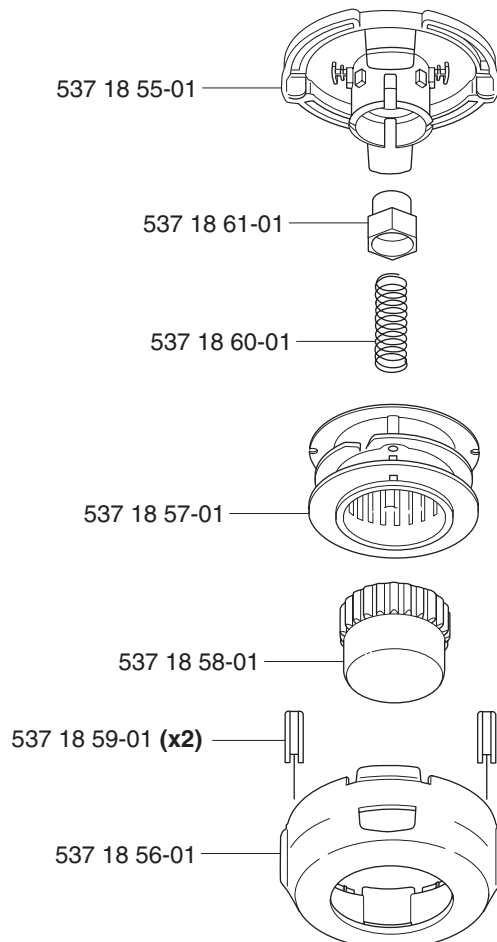

Superauto II 20mm
Superauto II 1"

*compl 531 00 38-09
 *compl 531 00 60-93

Tri Cut M10x1.25 (300mm)
Tri Cut M12x1.75 (300mm)

compl 531 00 38-11
 compl 531 00 38-24

Trimmy Hit Pro Junior 3/8"-24 (R)

*compl 531 00 75-28

Trimmy Hit M10x1.25

*compl 531 00 75-27

Supporting cup M12x1.75
 *compl 502 15 70-02

Trimmy Hit VII 3/8"-24 (R)
 *compl 531 00 75-84

T35 M10x1.25
 compl 531 00 92-25

Auto 55 M12x1.75
 compl 531 00 92-26 (1")

***compl 503 93 42-02**
323 R, R-J
325 Rx
325 RJx
325 RxT
326 Rx

***compl 503 91 60-01**
240
245
250
252

***503 77 63-01**
Correction: 503 81 15-01

***compl 503 74 50-04**
225
232
235

***503 77 63-01**

Trimmy cord

Product No.
 531 00 92-15
 506 68 26-01
 964 63 57-00
 952 71 55-54
 531 00 92-16
 531 00 92-35
 531 00 92-17
 531 00 92-36
 531 00 60-52
 531 00 92-18
 531 00 92-37
 531 00 75-68
 531 00 92-19
 531 00 92-38
 531 00 60-54
 531 00 92-39
 502 13 86-01