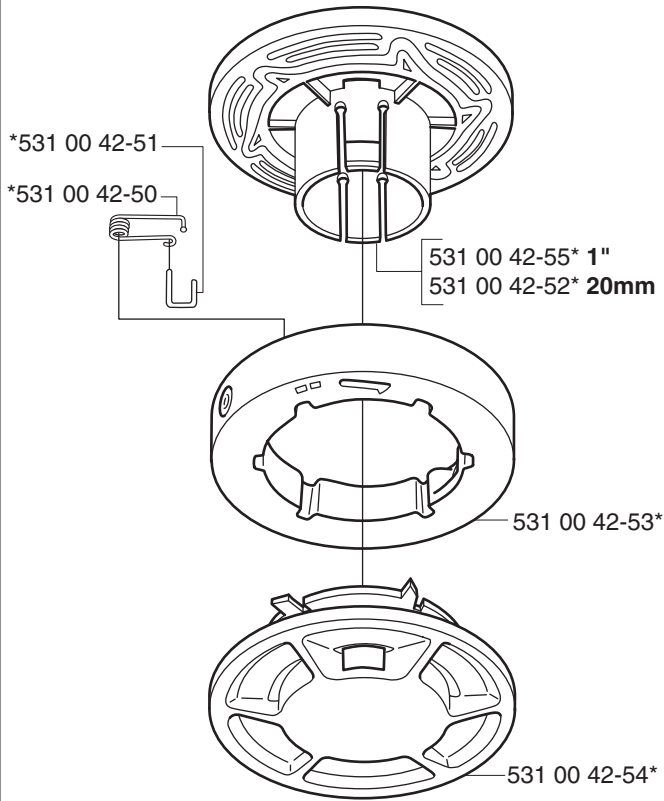

*compl 508 01 01-02

Trimmy SII M12x1.75

*compl 502 26 08-11 (1")

Trimmy H2 M10x1.25 Trimmy H2 M12x1.75

*compl 531 00 60-92

*compl 531 00 38-64

Trimmy Hit Pro M10x1.25

*compl 503 78 78-01

Superauto II 20mm
Superauto II 1"

*compl 531 00 38-09
 *compl 531 00 60-93

Tri Cut M10x1.25 (300mm)
Tri Cut M12x1.75 (300mm)

compl 531 00 38-11
 compl 531 00 38-24

Trimmy Hit Pro Junior 3/8"-24 (R)

*compl 531 00 75-28

Trimmy Hit M10x1.25

*compl 531 00 75-27

Supporting cup M12x1.75
 *compl 502 15 70-02

Trimmy Hit VII 3/8"-24 (R)
 *compl 531 00 75-84

T35 M10x1.25
 compl 531 00 92-25

Auto 55 M12x1.75
 compl 531 00 92-26 (1")

Product
ø1,5 mm
 15 m blue
 10 m reel for 300 S
 10 m reel for Duo
 10 st for 6 RC
ø2,0 mm
 15 m green
 130 m green
ø2,4 mm
 15 m orange
 90 m orange
 240 m orange
ø2,7 mm
 15 m yellow
 70 m yellow
 240 m yellow
ø3,0 mm
 10 m red
 56 m red
 240 m red
ø3,3 mm
 46 m white
Pre cut for Trimmy Fix
 20 strings ø2,4 mm