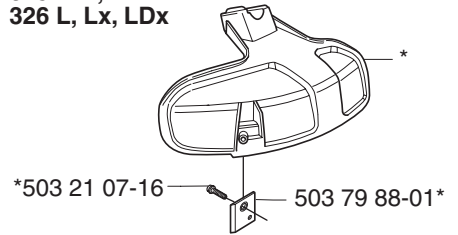

*compl 503 97 71-01
323 L, LD
325 L, Lx
325 LxT, LDx
326 L, Lx, LDx